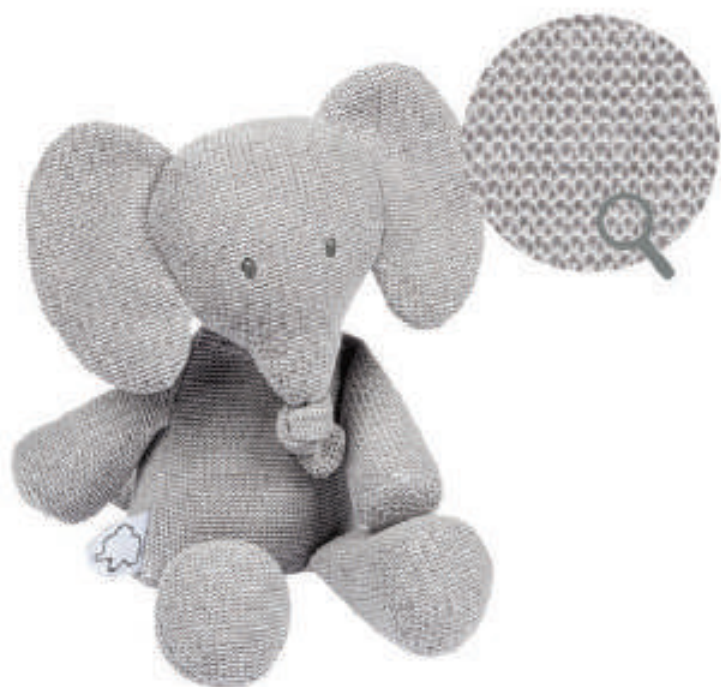

Tembo

*un univers de tendresse*

**NATTOU<sup>®</sup>**

*loves your baby*

Hello,  
I am  
Tembo

# cuddlies

929004 • cuddly tricot grey 32 cm

929011 • cuddly jacquard white 32 cm

929110 • ring rattle

# musicals

929028 • musical tricot grey 28 cm

929035 • musical jacquard white 28 cm

929042 • musical tricot grey 18 x 21 cm

929059 • musical jacquard white 18 x 21 cm

# doudous

mobile

929103 • mobile

rocker

929141 • rocker jacquard grey